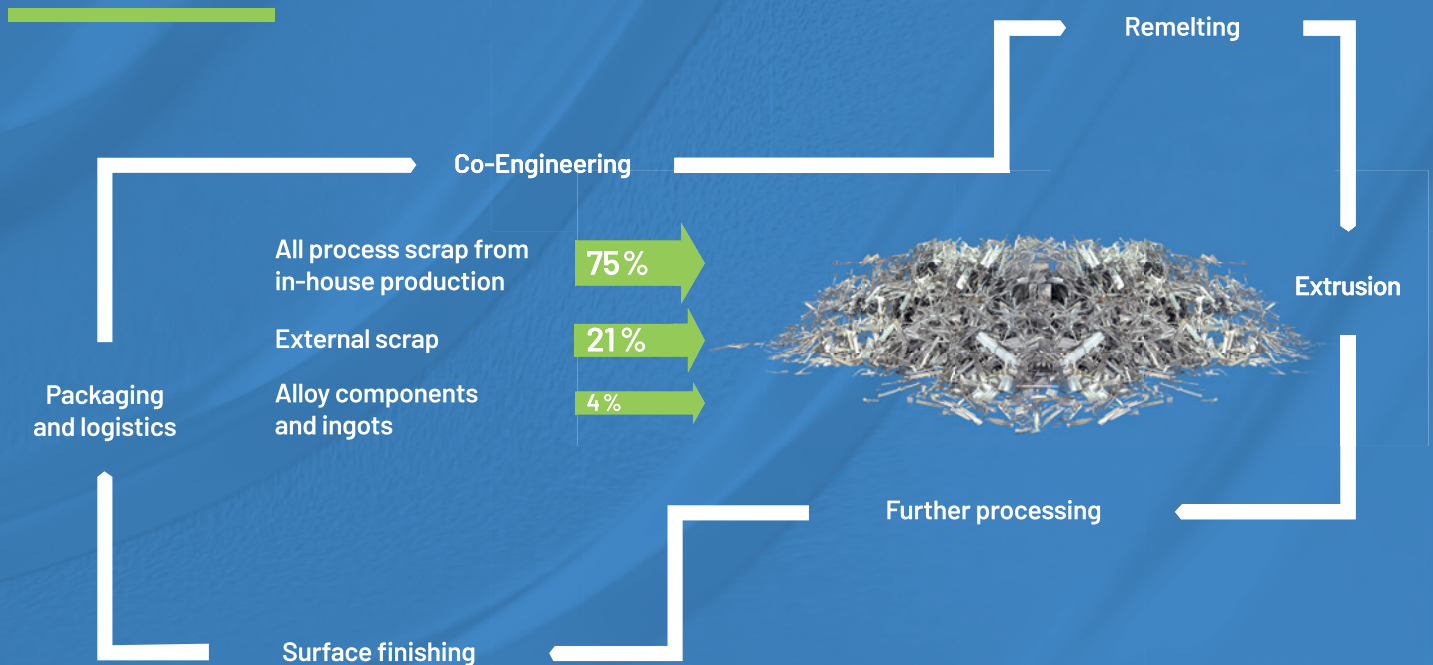

EcoVerde Aluminium

Our product is silver - our roadmap is green.

With apt EcoVerde aluminium, we offer sustainable aluminium that significantly supports our customers' journeys to a sustainable supply chain. That makes aluminium processing more sustainable.

Facts and figures

Type of construction Horizontal, continuous casting process	Location casting plant Monheim production plant	Production capacity p.a. 18,000 t	Oven capacity p.a. 10 t
Alloys EN AW-6060 EN AW-6063	Billet diameter Ø 140 mm Ø 152 mm Ø 215 mm	Lengths up to 7,000 mm	Raw material used 0.655 t CO₂ / t Al

apt EcoVerde Aluminium

Environmental footprint

Recycling of all self-produced aluminum scrap 100 %	CO ₂ / kg Al (2023) Total apt Group 3.86 t CO₂ / t Al	CO ₂ / kg Al target in 2044 Total apt Group 0 t CO₂ / t Al
---	--	---